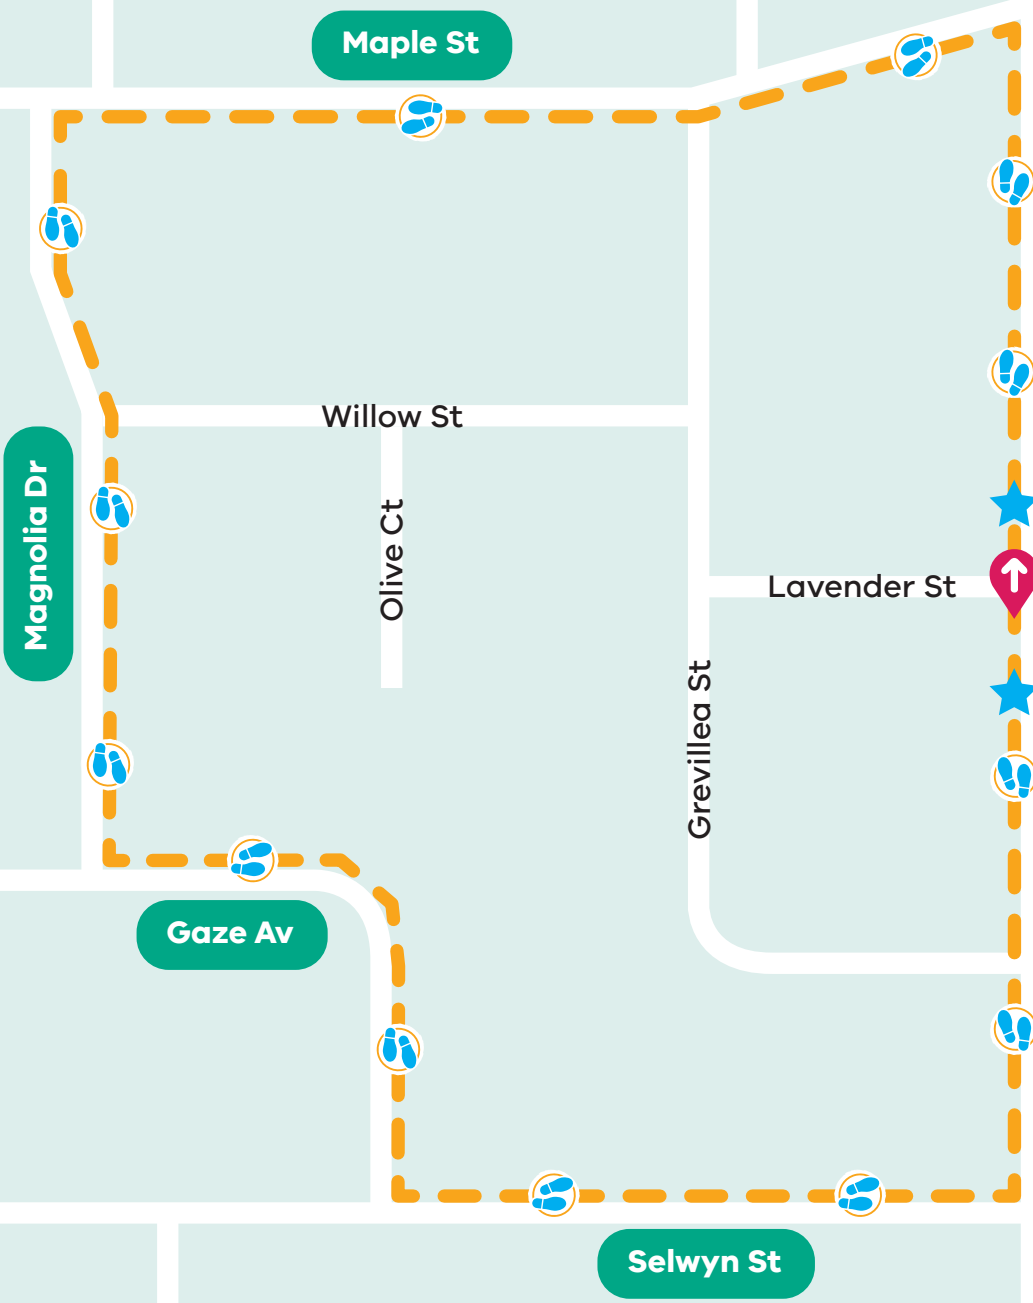

 **Walking Loop**
(approx 1.2kms)

 **Starting point**

 **Activity point**

REGIONAL PARTNERSHIPS
LODDON CAMPASPE

Campaspe
Shire Council

The Healthy Loddon Campaspe initiative is supported by the Victorian Government

www.healthyloddoncampaspe.au

Wilkinson Dr

Echuca Twin Rivers Primary School

Wilkinson Dr

Echuca Twin Rivers Specialist School